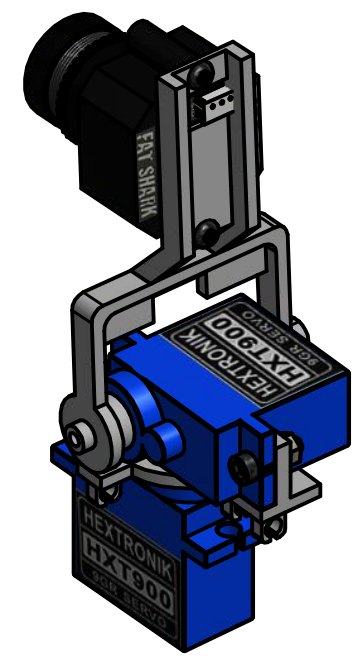

4

3

2

1

D

D

C

C

B

B

A

A

DRAWN Richard	1/22/2014			
CHECKED		TITLE		
QA				
MFG				
APPROVED				
		SIZE C	DWG NO	REV
		Fat Shark FPV Camera Assembly		
		SCALE	SHEET 1 OF 1	