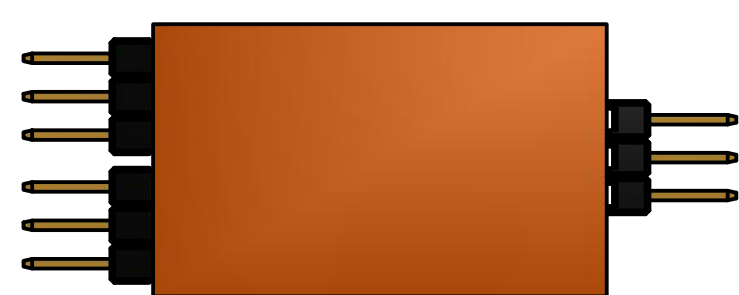

B

B

A

A

4

3

2

1

DRAWN Richard	1/23/2014	TITLE		
CHECKED				
QA				
MFG				
APPROVED		SIZE C	DWG NO	REV
		SCALE	Video Switch Assembly	
			SHEET 1 OF 1	